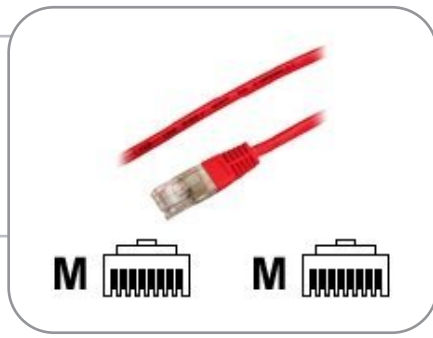

Product information

Shop-Navcode S5638142

Manufacturer M-CAB

M-CAB - Patch cable

Product information	
Part number	S5638142
Manufacturer	M-CAB
Main specifications	
Product Description	M-CAB patch cable - 50 cm - red
Type	Patch cable - CAT 5e
Technology	Unshielded twisted pair (UTP)
Wires per Cable	8 wires
Length	50 cm
Connector	RJ-45 - male
Connector (Second End)	RJ-45 - male
Colour	Red