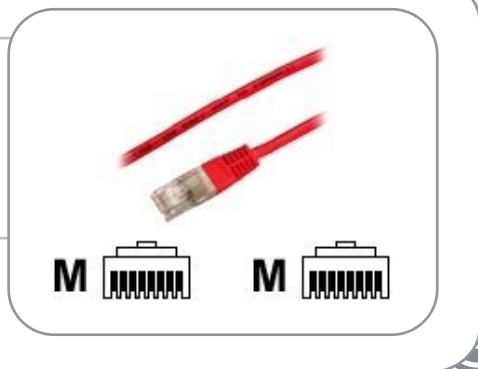

Product information
Shop-Navcode S5638138
Manufacturer M-CAB

M-CAB - Patch cable

Product information	
Part number	S5638138
Manufacturer	M-CAB
Main specifications	
Product Description	M-CAB patch cable - 1 m - red
Type	Patch cable - CAT 5e
Technology	Unshielded twisted pair (UTP)
Wires per Cable	8 wires
Length	1 m
Connector	RJ-45 - male
Connector (Second End)	RJ-45 - male
Colour	Red